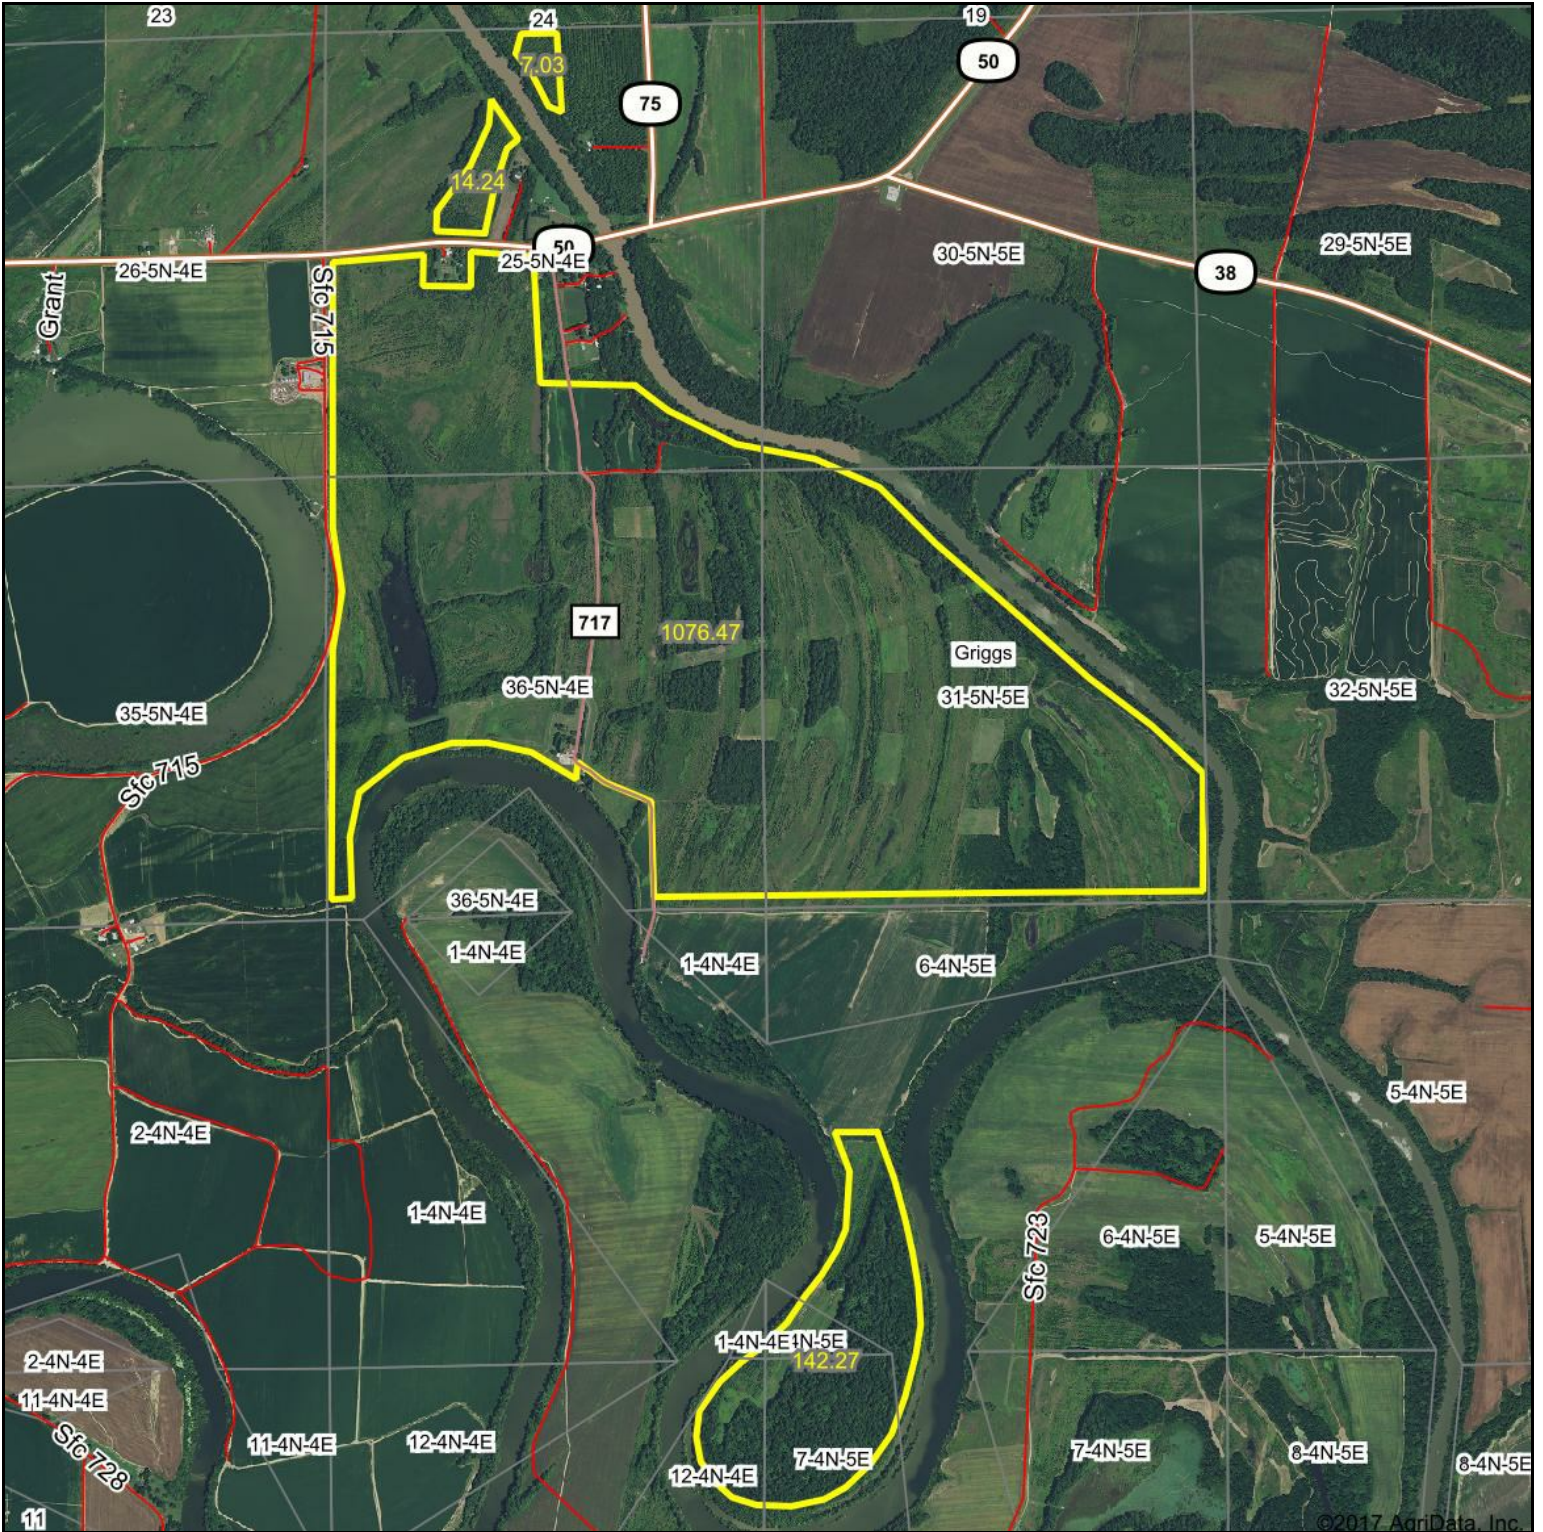

Plunkett Farms Aerial Map

©2017 AgriData, Inc.

map center: 34° 59' 52.54, -90° 37' 15.01

Maps Provided By:

© AgriData, Inc. 2017 www.AgriDataInc.com

31-5N-5E
St Francis County
Arkansas

11/14/2017