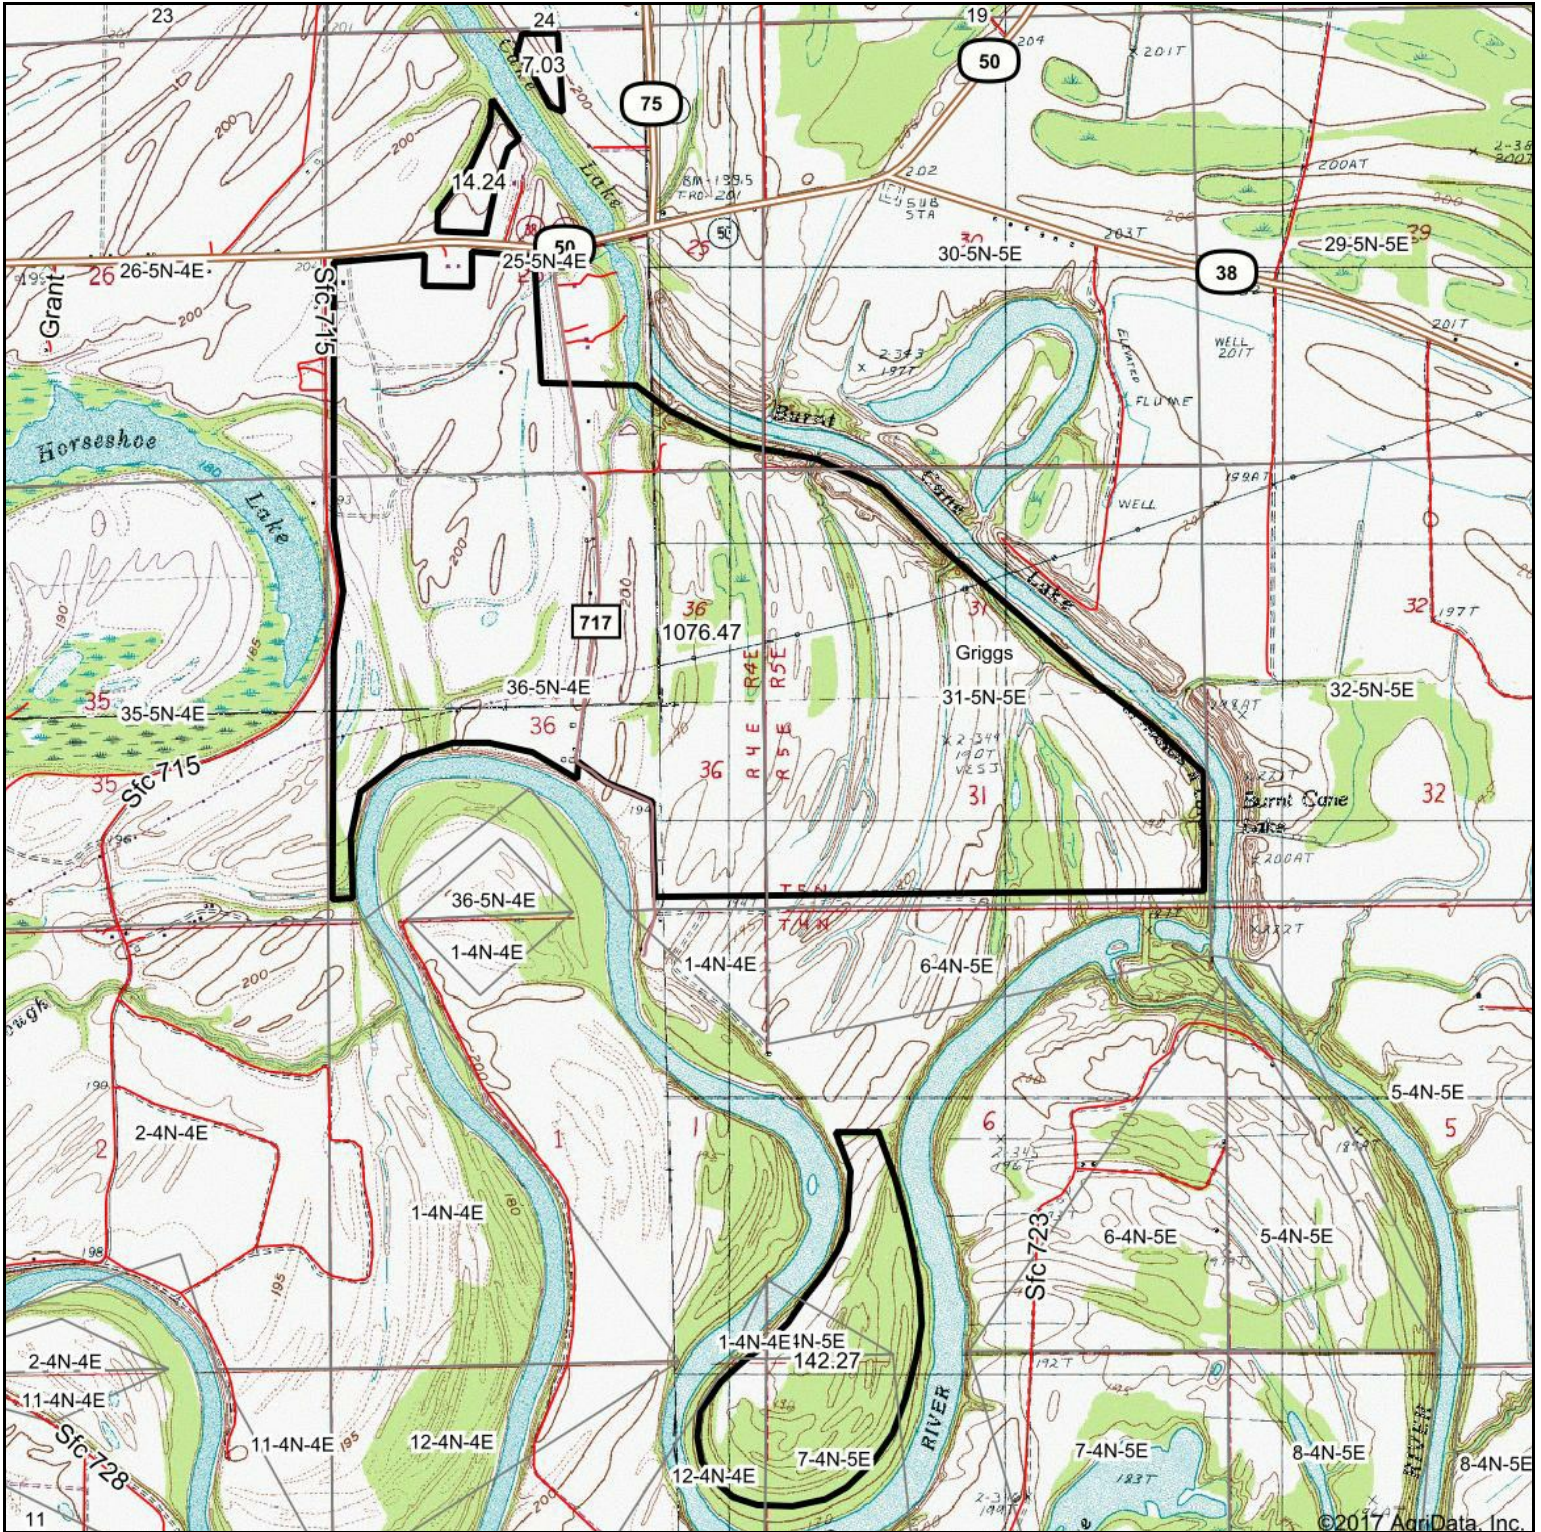

Plunkett Farms Topo Map

©2017 AgriData, Inc.

map center: 34° 59' 52.54, -90° 37' 15.01

31-5N-5E
St Francis County
Arkansas

11/14/2017

OUTDOOR PROPERTIES
maps.com

Maps Provided By:

© AgriData, Inc. 2017 www.AgriDataInc.com